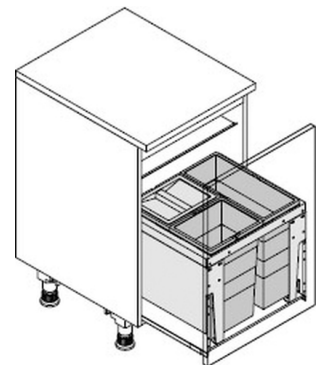

HAILO AS Triple XL 500 18/13/13/D

3631591

GTIN: 4007126364364

For cabinets with pull-out shelf from 500 mm width

INSET

3 BUCKET

44 L

TOTAL

Suitable for cabinet width (cm)
50

- For any common standard drawers in boxed kitchen- and sink-cabinets with side wall thicknesses from 16 mm thru 19 mm
- Easiest installation by means of 4 screws onto drawer-bottom and 2 screws onto front-panel
- side-parts of "Triple XL" box cover the various railing-bars or sides of different drawer-types of any common European brand

Specifications

Type of installation Inset	✓
Cabinet-width min. (cm)	50
Cabinet-width max. (cm)	50
Suitable for cabinet width (cm)	50
Nominal drawer-depth (mm) ≥	420
Installation inside available drawer	✓
Product dimensions (DxH) (mm)	400 x 402
Packing dimensions (WxDxH) (mm)	480 x 660 x 440
Number of bins	3
Lid	Sheet metal system Lid + 1 Lid for 13 l

PRODUCT SPECIFICATION SHEET

Capacity (l)	2 x 13 + 1 x 18
Total volume (l)	44
Color metal parts	dark grey
Color plastic parts	dark grey
Weight incl. packing (kg)	9,2