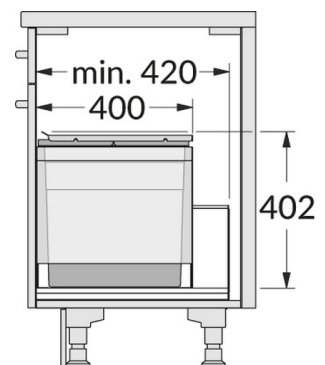

HAILO AS Triple XL 500 18/13/13/D

3631591

GTIN: 4007126364364

For cabinets with pull-out shelf from 500 mm width

INSET

3 BUCKET

44 L

TOTAL

Suitable for cabinet width (cm)
50

- For any common standard drawers in boxed kitchen- and sink-cabinets with side wall thicknesses from 16 mm thru 19 mm
- Easiest installation by means of 4 screws onto drawer-bottom and 2 screws onto front-panel
- side-parts of "Triple XL" box cover the various railing-bars or sides of different drawer-types of any common European brand

Specifications

Type of installation Inset	✓
Cabinet-width min. (cm)	50
Cabinet-width max. (cm)	50
Suitable for cabinet width (cm)	50
Nominal drawer-depth (mm) ≥	420
Installation inside available drawer	✓
Product dimensions (DxH) (mm)	400 x 402
Packing dimensions (WxDxH) (mm)	480 x 660 x 440
Number of bins	3
Lid	Sheet metal system Lid + 1 Lid for 13 l

PRODUCT SPECIFICATION SHEET

Capacity (l)	2 x 13 + 1 x 18
Total volume (l)	44
Color metal parts	dark grey
Color plastic parts	dark grey
Weight incl. packing (kg)	9,2