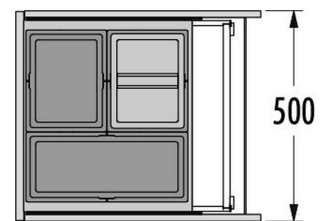

HAILO AS Triple XL 500 18/13/13/D

3631591

GTIN: 4007126364364

For cabinets with pull-out shelf from 500 mm width

INSET

3 BUCKET

44 L

TOTAL

Suitable for cabinet width (cm)
50

- For any common standard drawers in boxed kitchen- and sink-cabinets with side wall thicknesses from 16 mm thru 19 mm
- Easiest installation by means of 4 screws onto drawer-bottom and 2 screws onto front-panel
- side-parts of "Triple XL" box cover the various railing-bars or sides of different drawer-types of any common European brand

Specifications

Type of installation Inset	✓
Cabinet-width min. (cm)	50
Cabinet-width max. (cm)	50
Suitable for cabinet width (cm)	50
Nominal drawer-depth (mm) ≥	420
Installation inside available drawer	✓
Product dimensions (DxH) (mm)	400 x 402
Packing dimensions (WxDxH) (mm)	480 x 660 x 440
Number of bins	3
Lid	Sheet metal system Lid + 1 Lid for 13 l

PRODUCT SPECIFICATION SHEET

Capacity (l)	2 x 13 + 1 x 18
Total volume (l)	44
Color metal parts	dark grey
Color plastic parts	dark grey
Weight incl. packing (kg)	9,2